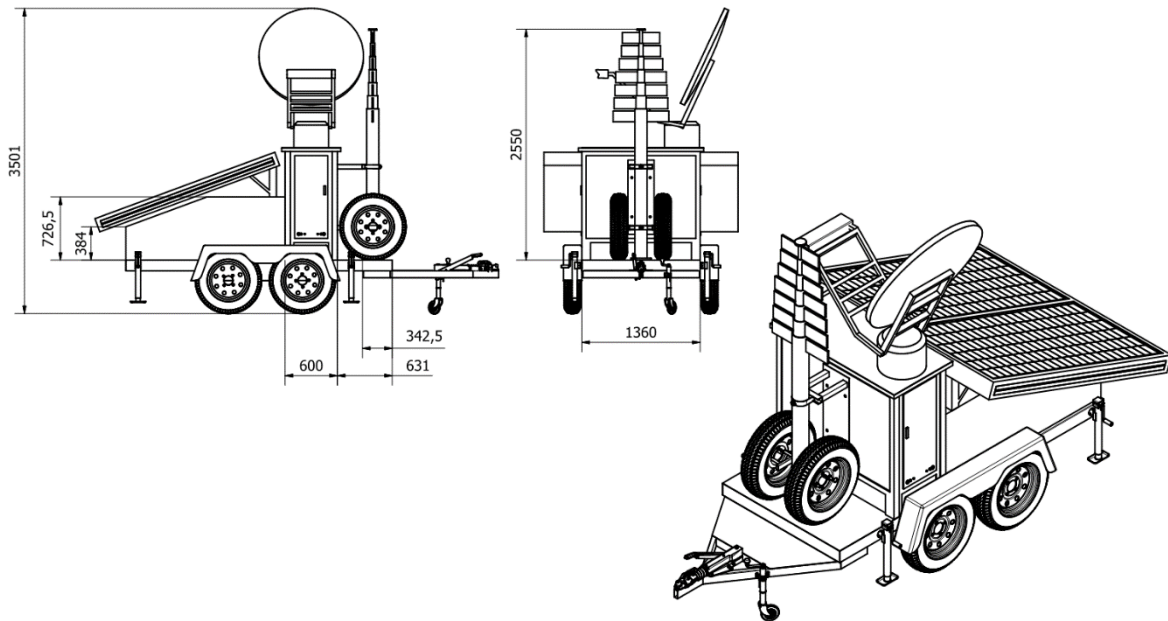

The **Gurlibil Telecommunications Trailer™** is proudly designed and produced in Australia by the Yawuru Technology Group Pty Ltd

Trailer and solar power system design and copyright by
Positive Off-Grid Solutions Pty Ltd

Data systems design and copyright by
Yawuru Technology Group Pty Ltd