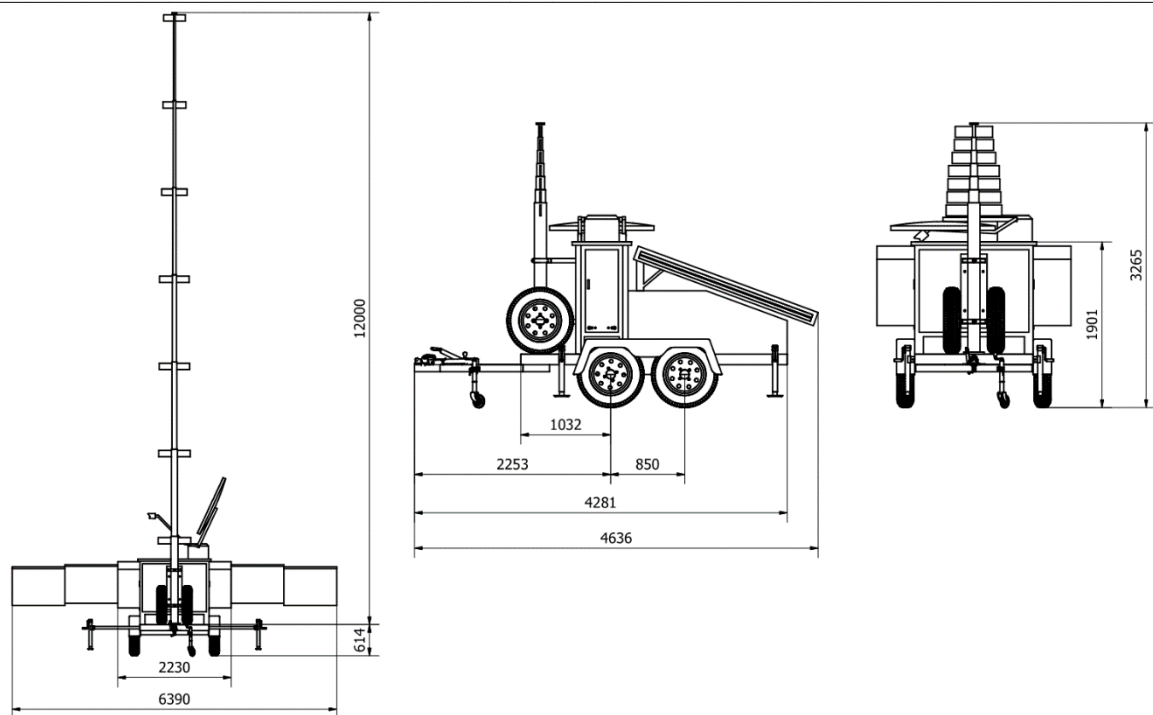

The **Gurlibil Telecommunications Trailer™** is proudly designed and produced in Australia by the Yawuru Technology Group Pty Ltd

Trailer and solar power system design and copyright by
Positive Off-Grid Solutions Pty Ltd

Data systems design and copyright by
Yawuru Technology Group Pty Ltd